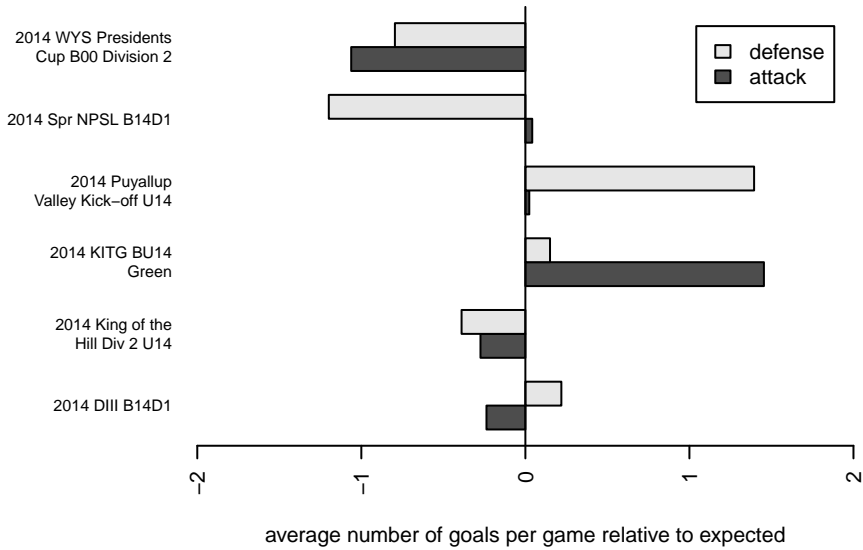

Performance relative to 13 month average