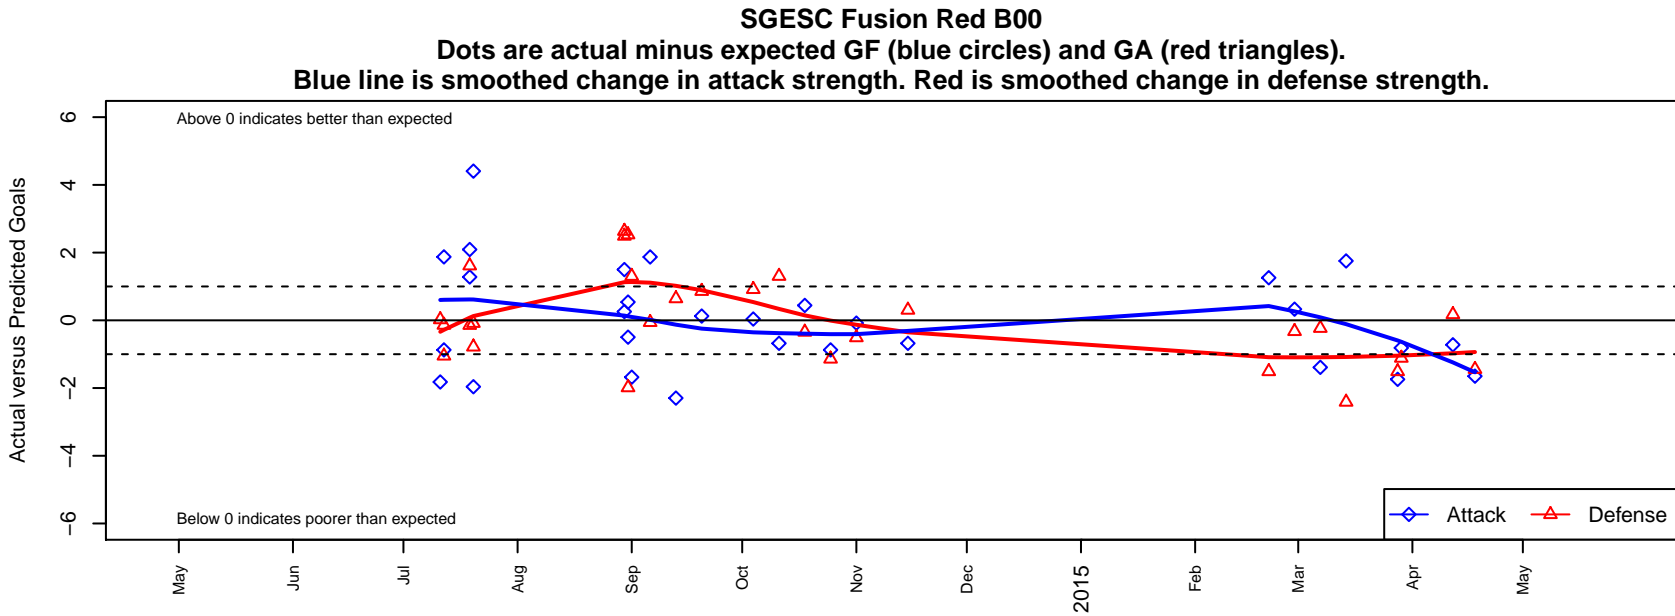

**attack and defense variance (black dot)
relative to other teams
and top 10 in region**

**attack and defense rating
relative to others at age
and all opponents in last 13 months**

SGESC Fusion Red B00

Spanaway Graham Eatonville SC
Graham, WA
B00 total strength=908
attack=2.16 defense=0.98
fall league = DIII B14D1
spr league = Spr NPSL B14D1

alt names used:
SGESC Fusion 00 Red
Fusion 2000 Red
Fusion 2000 Red
Fusion 2000 Red
Fusion
Spanaway Graham Eatonville SC – B14

Venues played:
2014 King of the Hill Div 2 U14
2014 KITG BU14 Green
2014 Puyallup Valley Kick-off U14
2014 DIII B14D1
2014 Spr NPSL B14D1
2014 WYS Presidents Cup B00 Division 2