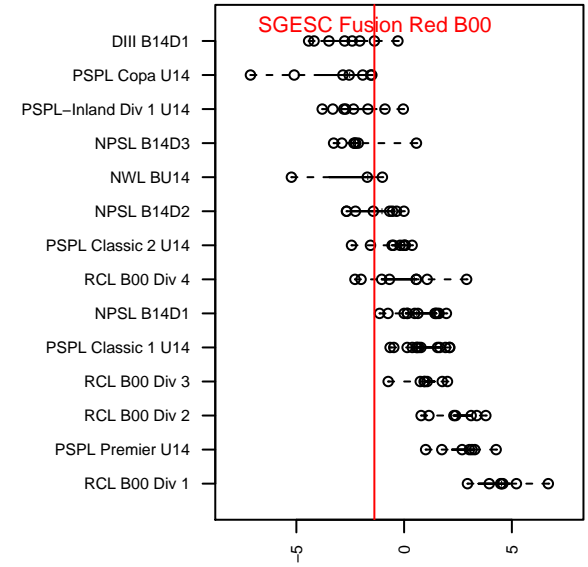

**attack and defense rating
relative to others at age
and all opponents in last 13 months**